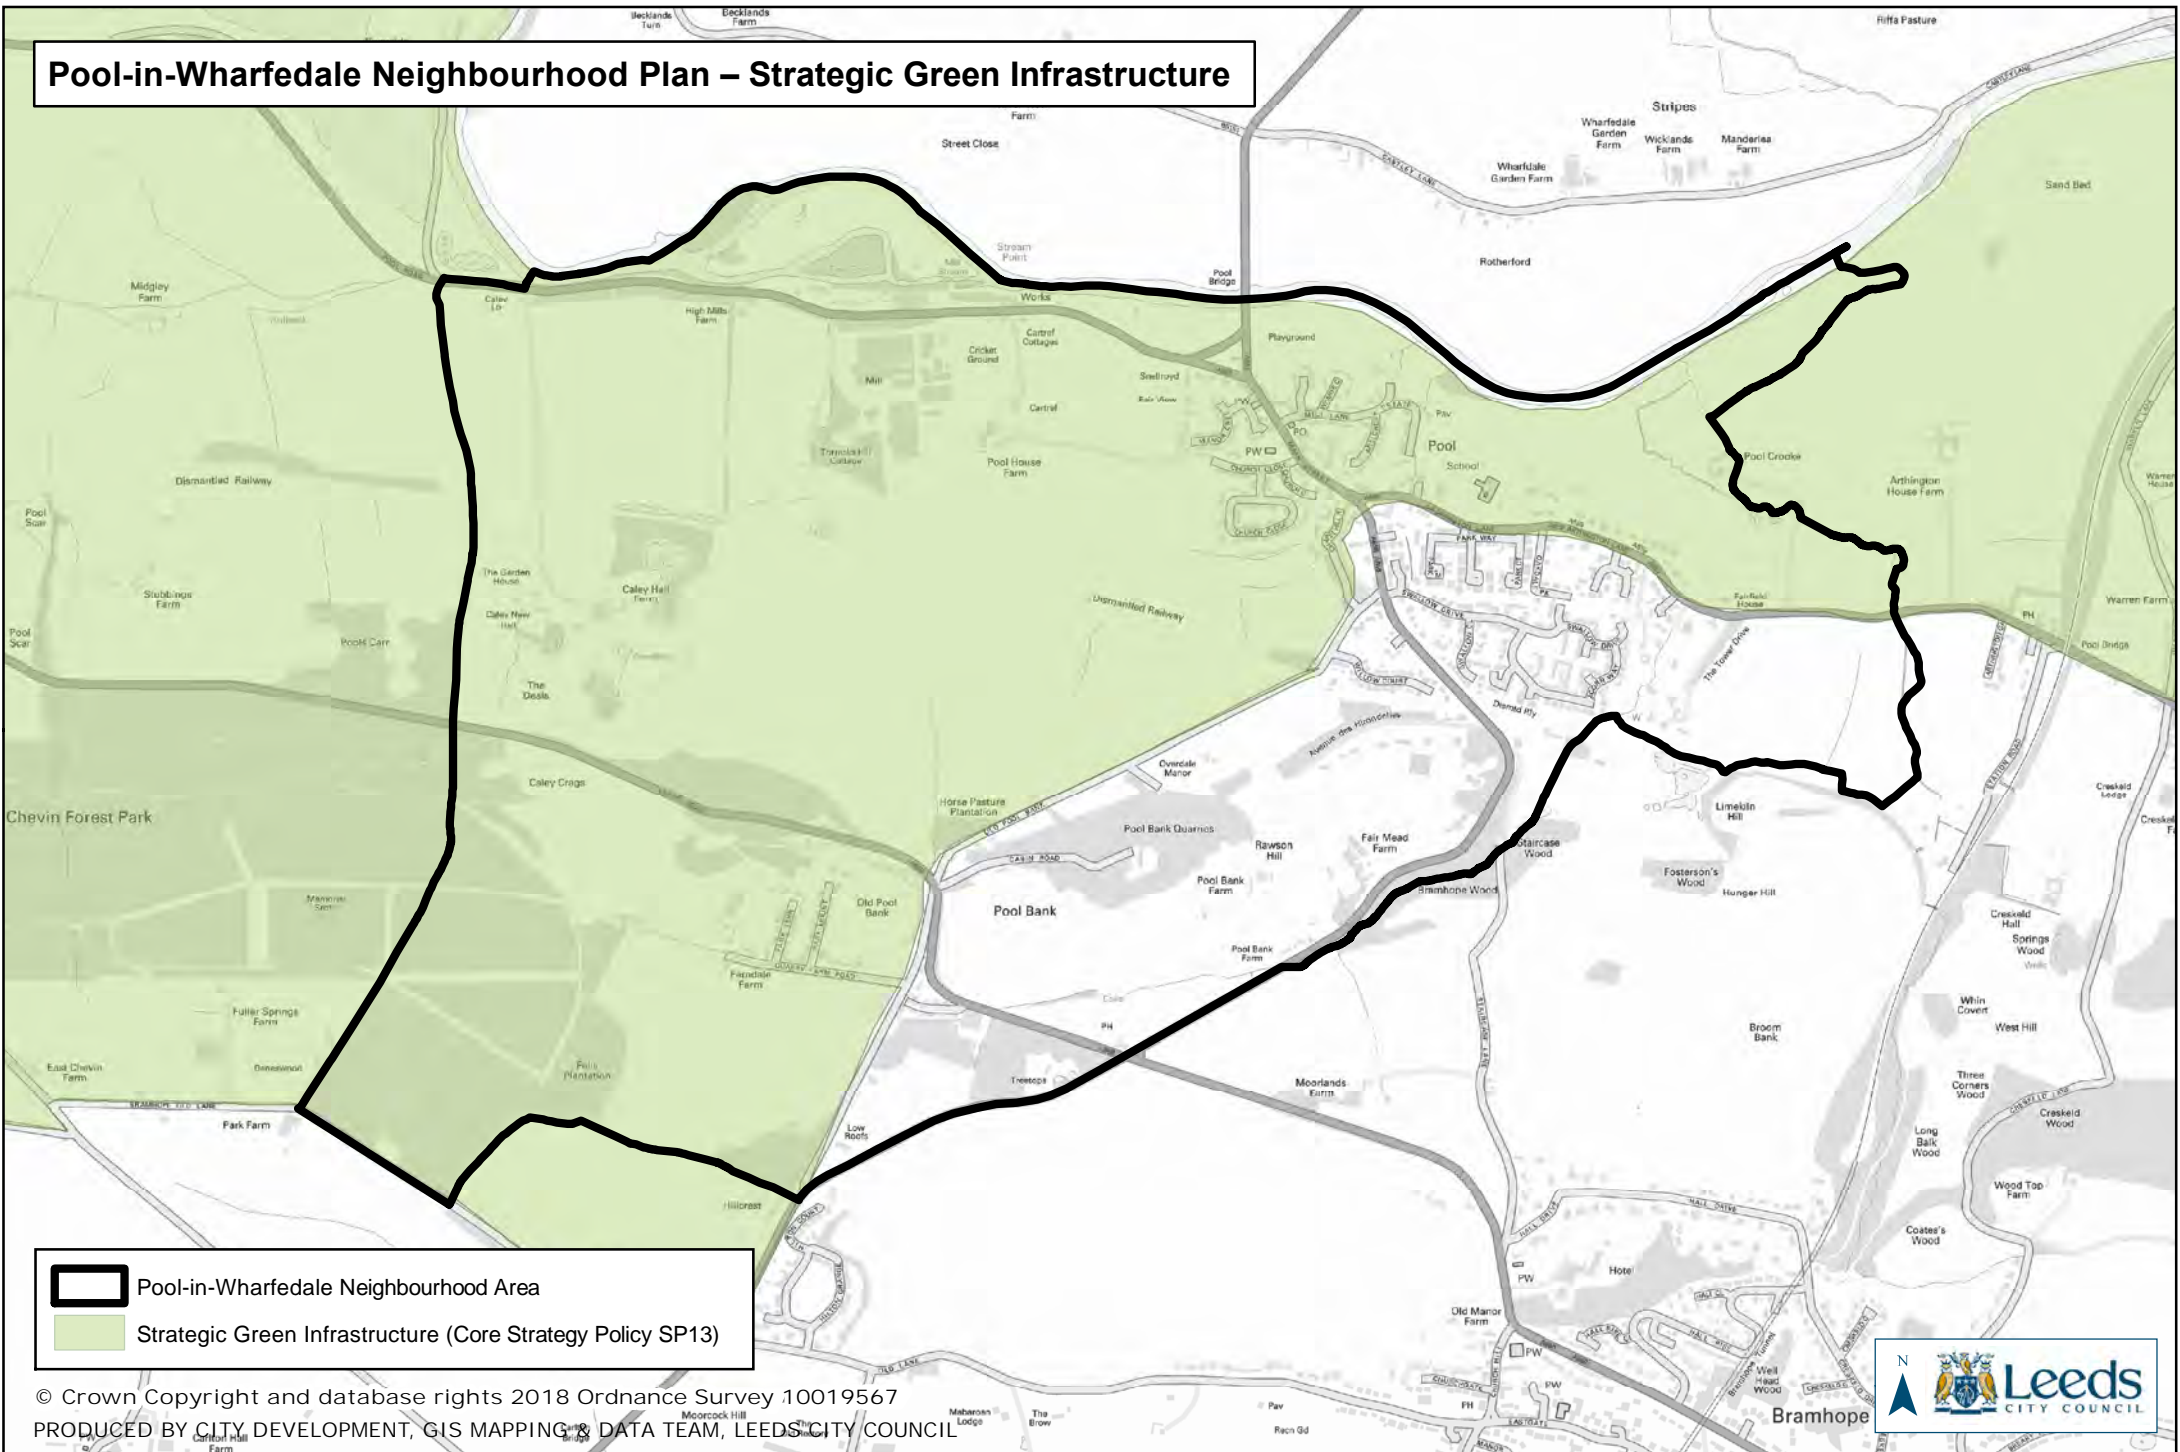

# Pool-in-Wharfedale Neighbourhood Plan – Strategic Green Infrastructure

-  Pool-in-Wharfedale Neighbourhood Area
-  Strategic Green Infrastructure (Core Strategy Policy SP13)

© Crown Copyright and database rights 2018 Ordnance Survey 10019567  
 PRODUCED BY CITY DEVELOPMENT, GIS MAPPING & DATA TEAM, LEEDS CITY COUNCIL