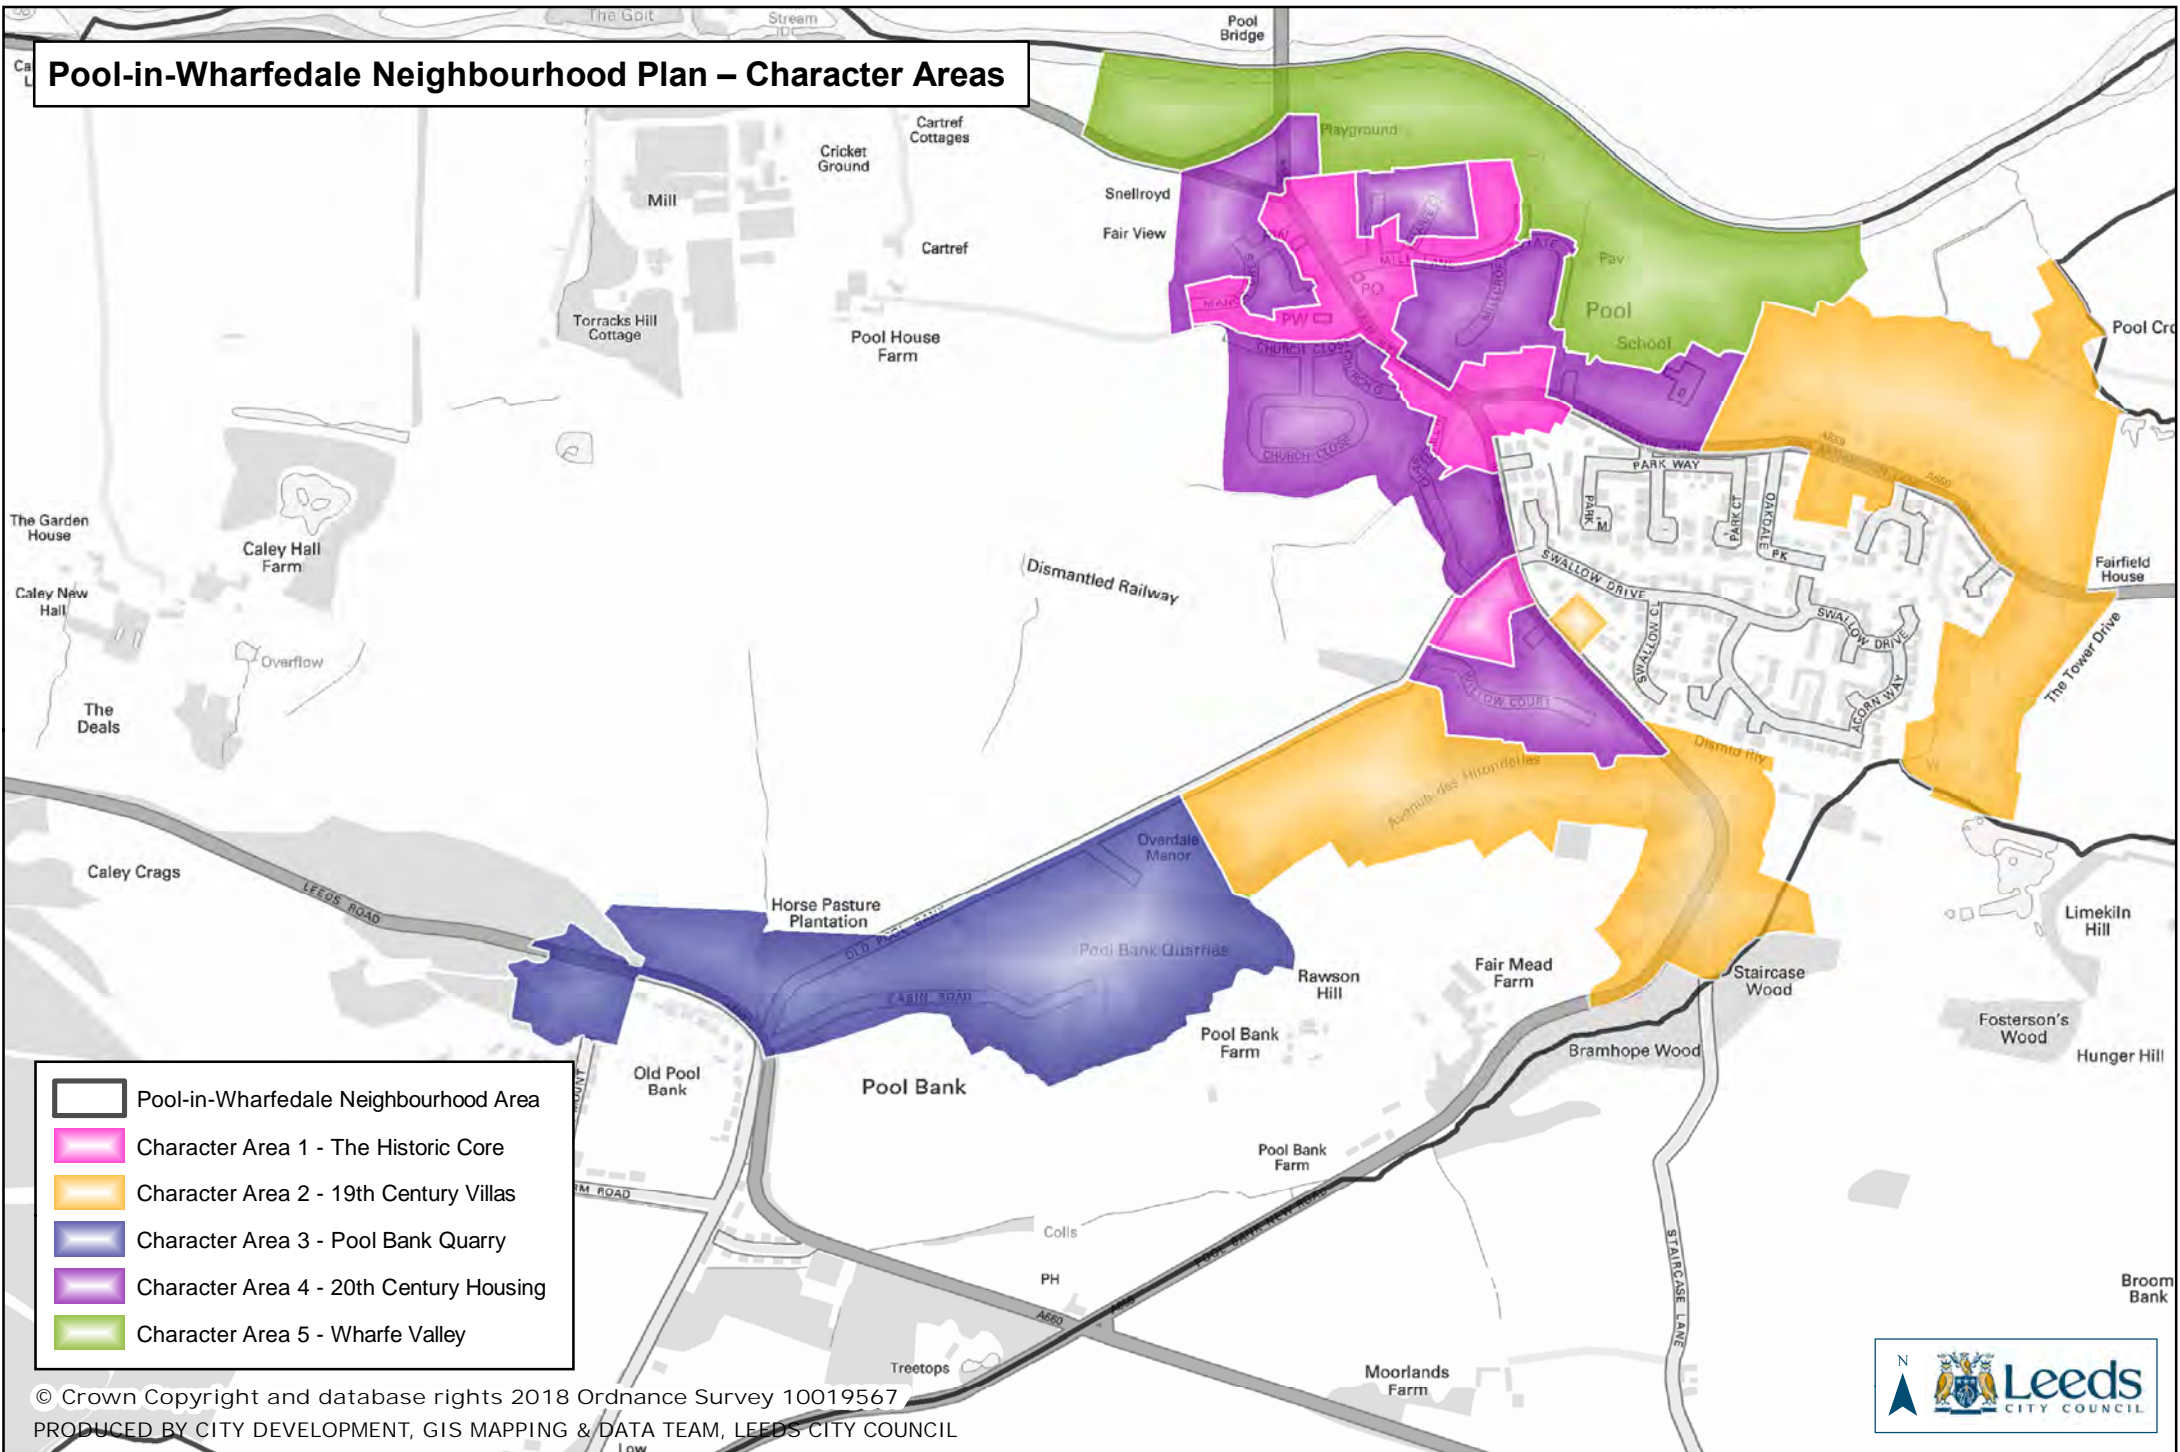

Pool-in-Wharfedale Neighbourhood Plan – Character Areas

-  Pool-in-Wharfedale Neighbourhood Area
-  Character Area 1 - The Historic Core
-  Character Area 2 - 19th Century Villas
-  Character Area 3 - Pool Bank Quarry
-  Character Area 4 - 20th Century Housing
-  Character Area 5 - Wharfe Valley

© Crown Copyright and database rights 2018 Ordnance Survey 10019567
 PRODUCED BY CITY DEVELOPMENT, GIS MAPPING & DATA TEAM, LEEDS CITY COUNCIL